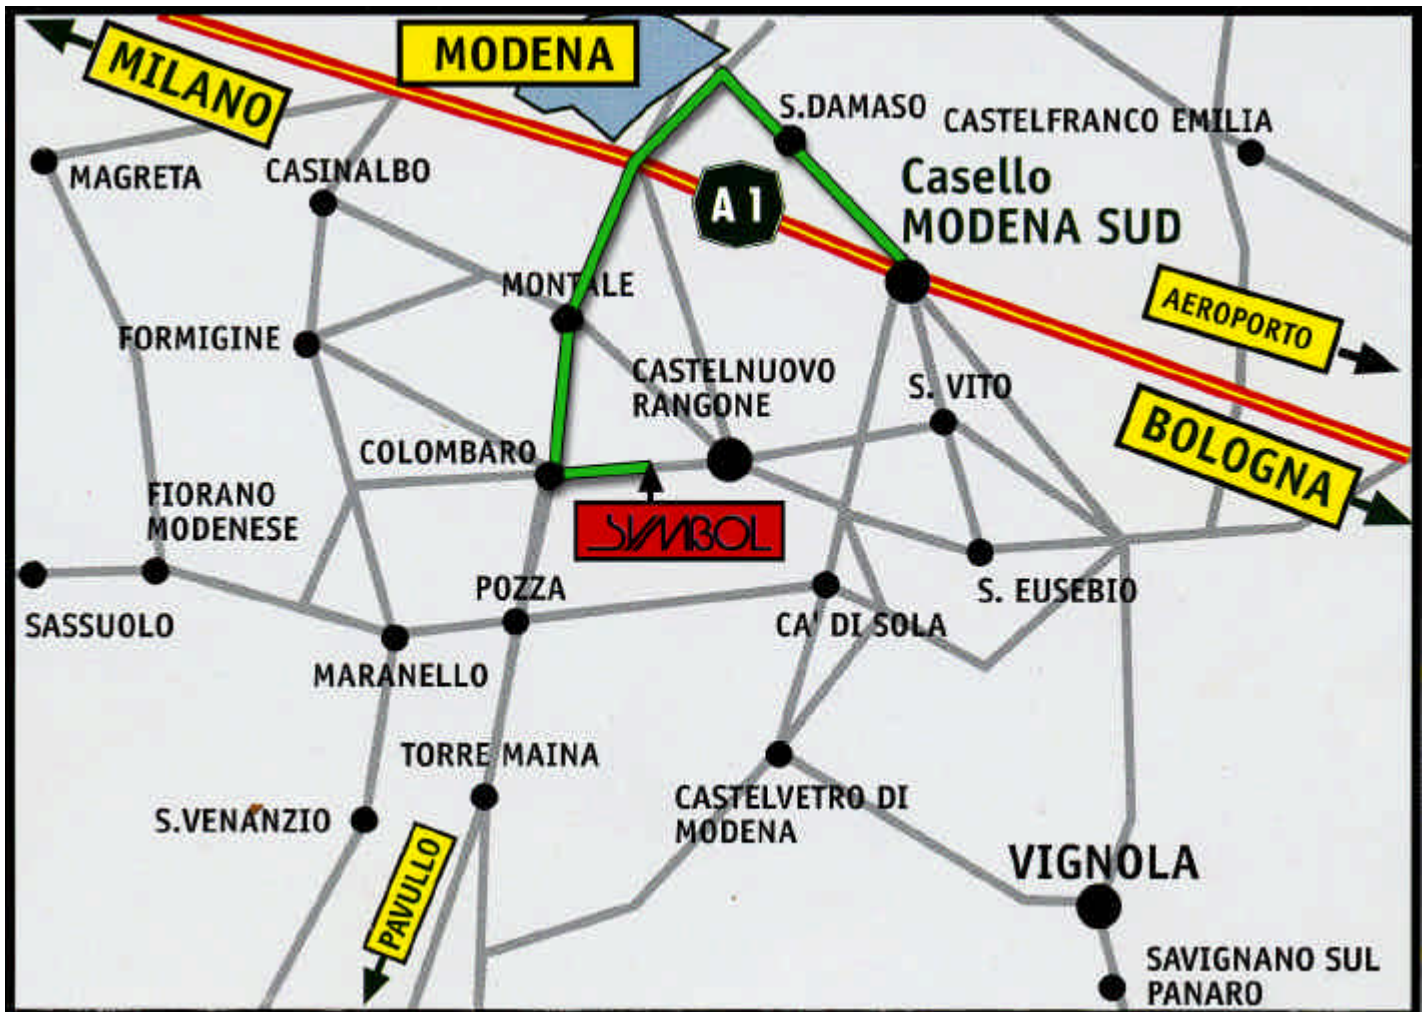

UNITED
SYMBOL®

I-41051 Castelnuovo Rangone (Modena) - Italy
Via della Pace, 65 - Tel. +39 059/537460 - Fax +39 059/537469
E-mail: symbol@symbol-united.it - www.symbol-united.it

WHERE WE ARE

Turn right at the exit "**Modena sud**" on motorway "**A1**", direction **MODENA**, till the first big cross with traffic-light and traffic divider. Here turn left direction **PAVULLO**; after **MONTALE** village, continue till the cross with traffic light at **COLOMBARO** village.

Turn left at this cross, direction **CASTELNUOVO RANGONE**.

You'll find **UNITED SYMBOL** Factory on the right side after gone beyond a river bridge of 500 m.